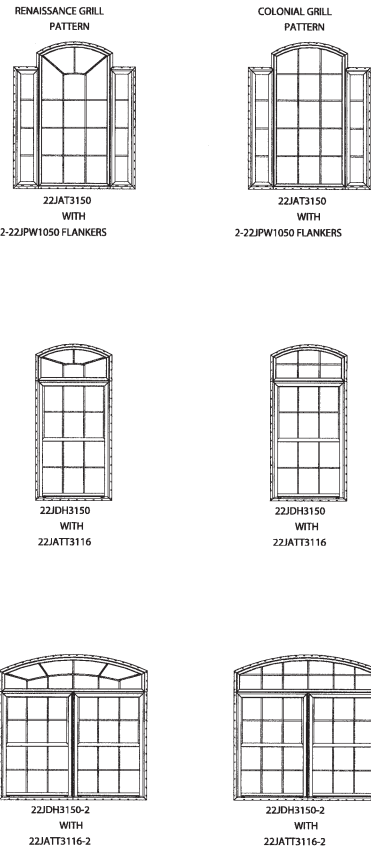

R.O.	39 11/16"	47 11/16"	55 11/16"
J-CHANNEL	U.S.	39 3/16"	47 3/16"	55 3/16"
		40 9/16"	48 9/16"	56 9/16"
RADIUS		60	84	120
RISE		3 5/16"	3 3/8"	3 1/4"

ARCHTOP TRANSOMS FOR TWIN WINDOWS	12"	18"	24"
	11 1/2"	17 1/2"	23 1/2"
	12 7/8"	18 7/8"	24 7/8"
	22JATT1810-2	22JATT2010-2	22JATT2410-2
	22JATT1816-2	22JATT2016-2	22JATT2416-2
	22JATT1820-2	22JATT2020-2	22JATT2420-2

	R.O.	63 11/16"	73 11/16"	79 11/16"
J-CHANNEL	U.S.	63 3/16"	73 3/16"	79 3/16"
		64 9/16"	74 9/16"	80 9/16"
RADIUS		144	90	90
RISE		3 1/2"	7 3/4"	9 3/16"

ARCHTOP TRANSOMS FOR TWIN WINDOWS	12"	18"	24"
	11 1/2"	17 1/2"	23 1/2"
	12 7/8"	18 7/8"	24 7/8"
	22JATT2810-2	22JATT3116-2	22JATT3416-2
	22JATT2816-2	22JATT3120-2	22JATT3420-2

EXAMPLES OF HOW STANDARD SIZE ARCHTOP WINDOWS WITH STANDARD SIZE OPERATING AND PICTURE WINDOWS CAN BE USED.

NOTES:
**240 heights will NOT match the horizontal grid patterns in the 35 1/2" (30) height operating or picture windows
60 heights are available in Cottage and Ortel lite options