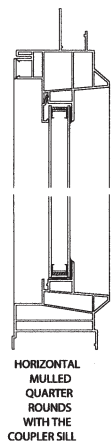

NC2200J Double Hung Quarter Round Windows

SINGLE & PICTURE WINDOWS

R.O.	20"	24"	28"	32"	37"	40"	44"
U.S.	19 1/2	23 1/2	27 1/2	31 1/2	36 1/2	39 1/2	43 1/2
J-CHANNEL	20 7/8	24 7/8	28 7/8	32 7/8	37 7/8	40 7/8	44 7/8

20"	24"	28"	32"	37"	40"	44"
19 1/2	23 1/2	27 1/2	31 1/2	36 1/2	39 1/2	43 1/2
20 7/8	24 7/8	28 7/8	32 7/8	37 7/8	40 7/8	44 7/8

22JQR18	22JQR20	22JQR24	22JQR28	22JQR31	22JQR34	22JQR38
22JDH/PW 18	22JDH/PW 20	22JDH/PW 24	22JDH/PW 28	22JDH/PW 31	22JDH/PW 34	22JDH/PW 38
QR 1	QR 1	QR 1	QR 1	QR 1	QR 1	QR 1
QR 2	QR 2	QR 2	QR 2	QR 2	QR 2	QR 2
QR 4	QR 4	QR 4	QR 4	QR 4	QR 4	QR 3
QR 5	QR 5	QR 5	QR 5	QR 5	QR 5	QR 12
QR 6	QR 6	QR 6	QR 6	QR 6	QR 6	QR 13
QR 7	QR 7	QR 7	QR 7	QR 7	QR 7	QR 14
				QR 8	QR 8	QR 15
				QR 9	QR 9	QR 16
				QR 10	QR 10	
				QR 11	QR 11	
				QR 17	QR 17	
				QR 18	QR 18	

R.O.	39 5/8"	47 5/8"	55 5/8"
U.S.	39 1/8	47 1/8	55 1/8
J-CHANNEL	40 1/2	48 1/2	56 1/2

39 5/8"	47 5/8"	55 5/8"
39 1/8	47 1/8	55 1/8
40 1/2	48 1/2	56 1/2

22JQR18-2	22JQR20-2	22JQR24-2
22JDH 18-2	22JDH 20-2	22JDH 24-2
QR 1	QR 1	QR 1
QR 2	QR 2	QR 2
QR 3	QR 3	QR 3
QR 12	QR 12	QR 12
QR 13	QR 13	QR 13
QR 14	QR 14	QR 14
QR 16	QR 16	QR 16

TWIN WINDOWS

NOTE: The Architecturally correct quarter round grill patterns for each window width are listed below each window.
The customer MUST SPECIFY the quarter round grill pattern they need when the order is placed.