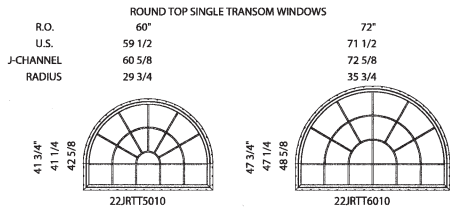

NC2260J Double Hung Round Top Picture Windows

NOTES:
**(30) heights will NOT match the horizontal grid pattern in the 35 1/2" (30) height operating or picture windows