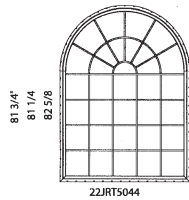

NC2260J Double Hung Round Top Picture Windows

NOTES:
**(30) heights will NOT match the horizontal grid pattern in the 35 1/2" (30) height operating or picture windows