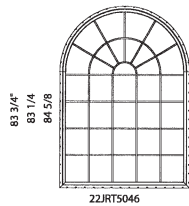

NC2260J Double Hung Round Top Picture Windows

NOTES:
**(30) heights will NOT match the horizontal grid pattern in the 35 1/2" (30) height operating or picture windows