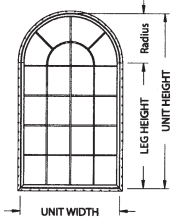

ROUND TOP SINGLE PICTURE WINDOWS

49 3/4" 49 1/4" 50 5/8"	**22JRT2430	51 3/4" 51 1/4" 52 5/8"	**22JRT2830	54 1/4" 53 3/4" 55 1/8"	**22JRT3130	55 3/4" 55 1/4" 56 5/8"	**22JRT3430	57 3/4" 57 1/4" 58 5/8"	**22JRT3830	59 3/4" 59 1/4" 60 5/8"	**22JRT4030