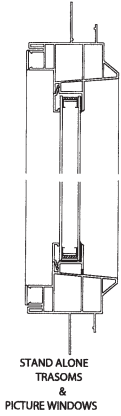

NC2200J Double Hung Transoms & Picture Windows

R.O.	12"	18"	20"	24"	28"	32"	37"	40"	44"
U.S.	11 1/2	17 1/2	19 1/2	23 1/2	27 1/2	31 1/2	36 1/2	39 1/2	43 1/2
J-CHANNEL	12 7/8	18 7/8	20 7/8	24 7/8	28 7/8	32 7/8	37 7/8	40 7/8	44 7/8
12"									
18"									
24"									
36"									
44"									
48"									
52"									
54"									
60"									
66"									
72"									

EXAMPLE OF:
Equal Style

EXAMPLE OF:
Cottage Style

NOTES:
60 heights are available in Cottage and Oriet lite options
When ordering TRANSOMS please specify whether it is GOING OVER an OPERATING or PICTURE window

NC2210J & NC2220J Double Hung Transoms & Picture Windows

	48"	60"	72"
R.O.	47 1/2	59 1/2	71 1/2
U.S.	48 7/8	60 7/8	72 7/8
J-CHANNEL			
12"			
11 1/2"			
12 7/8"			
18"			
17 1/2"			
18 7/8"			
24"			
23 1/2"			
24 7/8"			
36"			
35 1/2"			
36 7/8"			
44"			
43 1/2"			
44 7/8"			
48"			
47 1/2"			
48 7/8"			
52"			
51 1/2"			
52 7/8"			
54"			
53 1/2"			
54 7/8"			
60"			
59 1/2"			
60 7/8"			
66"			
65 1/2"			
66 7/8"			
72"			
71 1/2"			
72 7/8"			

NOTES :
60 heights are available in Cottage and Oriel lite options
When ordering TRANSOMS please specify whether it is GOING OVER an OPERATING or PICTURE window

	39 11/16"	47 11/16"
R.O.	39 3/16	47 3/16
U.S.	40 9/16	48 9/16
J-CHANNEL		
12"		
11 1/2"		
12 7/8"		
18"		
17 1/2"		
18 7/8"		
24"		
23 1/2"		
24 7/8"		