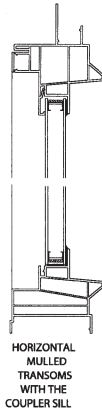

NC2200J Double Hung Transoms & Picture Windows

R.O.	12"	18"	20"	24"	28"	32"	37"	40"	44"
U.S.	11 1/2	17 1/2	19 1/2	23 1/2	27 1/2	31 1/2	36 1/2	39 1/2	43 1/2
J-CHANNEL	12 7/8	18 7/8	20 7/8	24 7/8	28 7/8	32 7/8	37 7/8	40 7/8	44 7/8
12"									
18"									
24"									
36"									
44"									
48"									
52"									
54"									
60"									
66"									
72"									

EXAMPLE OF:
Equal Style

EXAMPLE OF:
Cottage Style

NOTES:
60 heights are available in Cottage and Oriet lite options
When ordering TRANSOMS please specify whether it is GOING OVER an OPERATING or PICTURE window

NC2210J & NC2220J Double Hung Transoms & Picture Windows

	48"	60"	72"
R.O.	47 1/2	59 1/2	71 1/2
U.S.	48 7/8	60 7/8	72 7/8
J-CHANNEL			
12"			
11 1/2"			
12 7/8"			
18"			
17 1/2"			
18 7/8"			
24"			
23 1/2"			
24 7/8"			
36"			
35 1/2"			
36 7/8"			
44"			
43 1/2"			
44 7/8"			
48"			
47 1/2"			
48 7/8"			
52"			
51 1/2"			
52 7/8"			
54"			
53 1/2"			
54 7/8"			
60"			
59 1/2"			
60 7/8"			
66"			
65 1/2"			
66 7/8"			
72"			
71 1/2"			
72 7/8"			