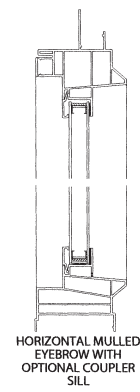

NC2470J Double Hung Eyebrow Windows Wood Sizing

SINGLE & PICTURE WINDOWS

R.O.	26 1/4"	30 1/4"	34 1/4"	38 1/4"	42 1/4"	46 1/4"
U.S.	25 3/4	29 3/4	33 3/4	37 3/4	41 3/4	45 3/4
J-CHANNEL	27 1/8	31 1/8	35 1/8	39 1/8	43 1/8	47 1/8
RADIUS	13 7/16	14 15/16	17 3/16	19 5/8	21 1/2	23 3/4

TWIN WINDOWS

R.O.	44 1/8"	52 1/8"	60 1/8"	68 1/8"	76 1/8"
U.S.	43 5/8	51 5/8	59 5/8	67 5/8	75 5/8
J-CHANNEL	45	53	61	69	77
RADIUS	22 1/8	26 1/8	31	36 1/8	40 3/8

PICTURE WINDOWS

R.O.	50 1/4"	54 1/4"	56 1/4"	62 1/4"	64 1/4"
U.S.	49 3/4	53 3/4	55 3/4	61 3/4	63 3/4
J-CHANNEL	51 1/8	55 1/8	57 1/8	63 1/8	65 1/8
RADIUS	25 9/16	28 1/16	28 5/8	32 7/16	33 1/2

R.O.	68 1/4"	70 1/4"	74 1/4"
U.S.	67 3/4	69 3/4	73 3/4
J-CHANNEL	69 1/8	71 1/8	75 1/8
RADIUS	35 15/16	37 3/8	39 3/8