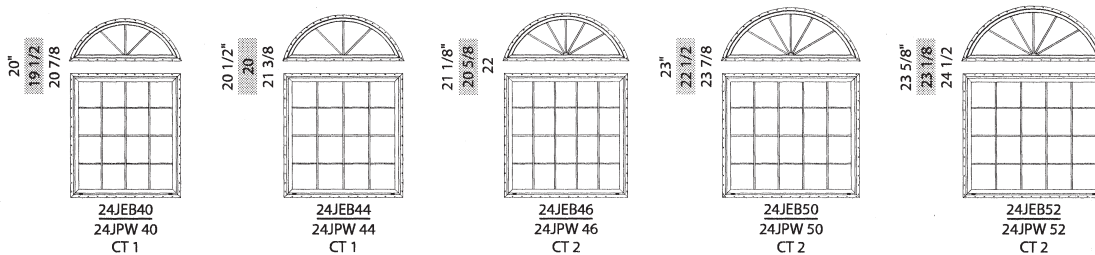

NC2470J Double Hung Eyebrow Windows Wood Sizing

SINGLE & PICTURE WINDOWS

R.O.	26 1/4"	30 1/4"	34 1/4"	38 1/4"	42 1/4"	46 1/4"
U.S.	25 3/4	29 3/4	33 3/4	37 3/4	41 3/4	45 3/4
J-CHANNEL	27 1/8	31 1/8	35 1/8	39 1/8	43 1/8	47 1/8
RADIUS	13 7/16	14 15/16	17 3/16	19 5/8	21 1/2	23 3/4

TWIN WINDOWS

R.O.	44 1/8"	52 1/8"	60 1/8"	68 1/8"	76 1/8"
U.S.	43 5/8	51 5/8	59 5/8	67 5/8	75 5/8
J-CHANNEL	45	53	61	69	77
RADIUS	22 1/8	26 1/8	31	36 1/8	40 3/8

PICTURE WINDOWS

R.O.	50 1/4"	54 1/4"	56 1/4"	62 1/4"	64 1/4"
U.S.	49 3/4	53 3/4	55 3/4	61 3/4	63 3/4
J-CHANNEL	51 1/8	55 1/8	57 1/8	63 1/8	65 1/8
RADIUS	25 9/16	28 1/16	28 5/8	32 7/16	33 1/2

R.O.	68 1/4"	70 1/4"	74 1/4"
U.S.	67 3/4	69 3/4	73 3/4
J-CHANNEL	69 1/8	71 1/8	75 1/8
RADIUS	35 15/16	37 3/8	39 3/8