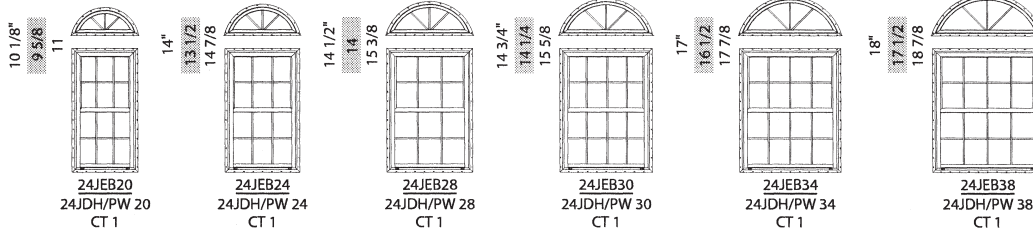

NC2470J Double Hung Eyebrow Windows Wood Sizing

SINGLE & PICTURE WINDOWS

R.O.	26 1/4"	30 1/4"	34 1/4"	38 1/4"	42 1/4"	46 1/4"
U.S.	25 3/4	29 3/4	33 3/4	37 3/4	41 3/4	45 3/4
J-CHANNEL	27 1/8	31 1/8	35 1/8	39 1/8	43 1/8	47 1/8
RADIUS	13 7/16	14 15/16	17 3/16	19 5/8	21 1/2	23 3/4

TWIN WINDOWS

R.O.	44 1/8"	52 1/8"	60 1/8"	68 1/8"	76 1/8"
U.S.	43 5/8	51 5/8	59 5/8	67 5/8	75 5/8
J-CHANNEL	45	53	61	69	77
RADIUS	22 1/8	26 1/8	31	36 1/8	40 3/8

PICTURE WINDOWS

R.O.	50 1/4"	54 1/4"	56 1/4"	62 1/4"	64 1/4"
U.S.	49 3/4	53 3/4	55 3/4	61 3/4	63 3/4
J-CHANNEL	51 1/8	55 1/8	57 1/8	63 1/8	65 1/8
RADIUS	25 9/16	28 1/16	28 5/8	32 7/16	33 1/2

R.O.	68 1/4"	70 1/4"	74 1/4"
U.S.	67 3/4	69 3/4	73 3/4
J-CHANNEL	69 1/8	71 1/8	75 1/8
RADIUS	35 15/16	37 3/8	39 3/8