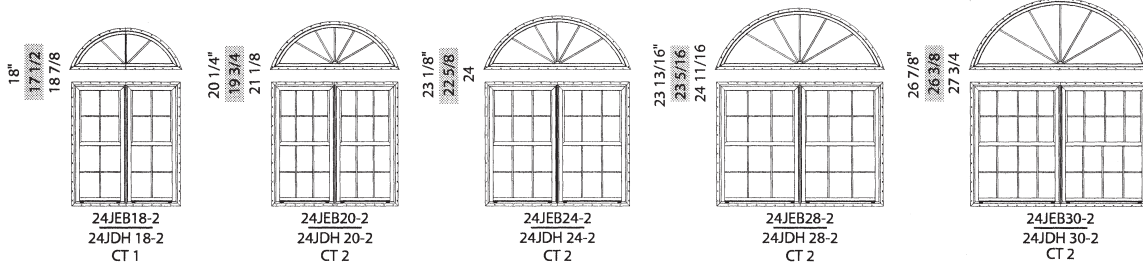

NC2470J Double Hung Eyebrow Windows Wood Sizing

SINGLE & PICTURE WINDOWS

R.O.	26 1/4"	30 1/4"	34 1/4"	38 1/4"	42 1/4"	46 1/4"
U.S.	25 3/4	29 3/4	33 3/4	37 3/4	41 3/4	45 3/4
J-CHANNEL	27 1/8	31 1/8	35 1/8	39 1/8	43 1/8	47 1/8
RADIUS	13 7/16	14 15/16	17 3/16	19 5/8	21 1/2	23 3/4

TWIN WINDOWS

R.O.	44 1/8"	52 1/8"	60 1/8"	68 1/8"	76 1/8"
U.S.	43 5/8	51 5/8	59 5/8	67 5/8	75 5/8
J-CHANNEL	45	53	61	69	77
RADIUS	22 1/8	26 1/8	31	36 1/8	40 3/8

PICTURE WINDOWS

R.O.	50 1/4"	54 1/4"	56 1/4"	62 1/4"	64 1/4"
U.S.	49 3/4	53 3/4	55 3/4	61 3/4	63 3/4
J-CHANNEL	51 1/8	55 1/8	57 1/8	63 1/8	65 1/8
RADIUS	25 9/16	28 1/16	28 5/8	32 7/16	33 1/2

R.O.	68 1/4"	70 1/4"	74 1/4"
U.S.	67 3/4	69 3/4	73 3/4
J-CHANNEL	69 1/8	71 1/8	75 1/8
RADIUS	35 15/16	37 3/8	39 3/8