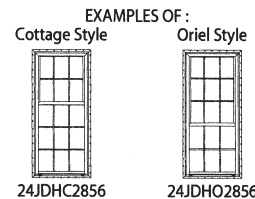

# NC2400J Double Hung Equal Lite Windows Wood Sizing

	R.O. 22 1/4"	26 1/4"	30 1/4"	34 1/4"	38 1/4"	42 1/4"	46 1/4"
U.S.	21 3/4"	25 3/4"	29 3/4"	33 3/4"	37 3/4"	41 3/4"	45 3/4"
J-CHANNEL	23 1/8"	27 1/8"	31 1/8"	35 1/8"	39 1/8"	43 1/8"	47 1/8"
37 1/4" 36 3/4" 38 1/8"							
41 1/4" 40 3/4" 42 1/8"							
49 1/4" 48 3/4" 50 1/8"							
53 1/4" 52 3/4" 54 1/8"							
57 1/4" 56 3/4" 58 1/8"							
65 1/4" 64 3/4" 66 1/8"							
69 1/4" 68 3/4" 70 1/8"							
77 1/4" 76 3/4" 78 1/8"							

NOTES:  
mes = Meets Egress standard of 5.70 sq.ft. clear opening  
56 (68 3/4") heights are available in Cottage and Oriel lite options  
Cottage and Oriel lite option windows DO NOT MEET EGRESS STANDARDS