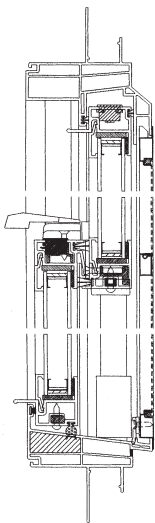

# NC2400J Double Hung Equal Lite Windows Wood Sizing

	R.O. 22 1/4"	26 1/4"	30 1/4"	34 1/4"	38 1/4"	42 1/4"	46 1/4"
U.S.	21 3/4"	25 3/4"	29 3/4"	33 3/4"	37 3/4"	41 3/4"	45 3/4"
J-CHANNEL	23 1/8"	27 1/8"	31 1/8"	35 1/8"	39 1/8"	43 1/8"	47 1/8"
37 1/4" 36 3/4" 38 1/8"							
41 1/4" 40 3/4" 42 1/8"							
49 1/4" 48 3/4" 50 1/8"							
53 1/4" 52 3/4" 54 1/8"							
57 1/4" 56 3/4" 58 1/8"							
65 1/4" 64 3/4" 66 1/8"							
69 1/4" 68 3/4" 70 1/8"							
77 1/4" 76 3/4" 78 1/8"							

NOTES:  
mes = Meets Egress standard of 5.70 sq.ft. clear opening  
56 (68 3/4") heights are available in Cottage and Oriel lite options  
Cottage and Oriel lite option windows DO NOT MEET EGRESS STANDARDS