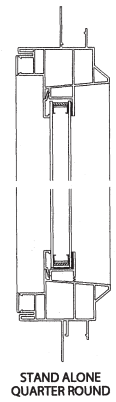

NC2440 Double Hung Quarter Round Windows Wood Sizing

SINGLE & PICTURE WINDOWS

	22 1/4"	26 1/4"	30 1/4"	34 1/4"	38 1/4"	42 1/4"	46 1/4"
R.O.	22 1/4"	26 1/4"	30 1/4"	34 1/4"	38 1/4"	42 1/4"	46 1/4"
U.S.	21 3/4"	25 3/4"	29 3/4"	33 3/4"	37 3/4"	41 3/4"	45 3/4"
J-CHANNEL	23 1/8"	27 1/8"	31 1/8"	35 1/8"	39 1/8"	43 1/8"	47 1/8"

22 1/4" 21 3/4" 23 1/8"	26 1/4" 25 3/4" 27 1/8"	30 1/4" 29 3/4" 31 1/8"	34 1/4" 33 3/4" 35 1/8"	38 1/4" 37 3/4" 39 1/8"	42 1/4" 41 3/4" 43 1/8"	46 1/4" 45 3/4" 47 1/8"
24JQR18 24JDH/PW 18	24JQR20 24JDH/PW 20	24JQR24 24JDH/PW 24	24JQR28 24JDH/PW 28	24JQR30 24JDH/PW 30	24JQR34 24JDH/PW 34	24JQR38 24JDH/PW 38
QR 1 QR 2 QR 4 QR 5 QR 6	QR 1 QR 2 QR 8 QR 9 QR 10	QR 1 QR 2 QR 8 QR 9 QR 10	QR 1 QR 2 QR 8 QR 9 QR 10	QR 1 QR 2 QR 14 QR 16	QR 1 QR 2 QR 14 QR 16	QR 1 QR 2 QR 14 QR 16

PICTURE WINDOWS

	50 1/4"	54 1/4"
R.O.	50 1/4"	54 1/4"
U.S.	49 3/4"	53 3/4"
J-CHANNEL	51 1/8"	55 1/8"

50 1/4" 49 3/4" 51 1/8"	54 1/4" 53 3/4" 55 1/8"
24JQR40 24JPW 40	24JQR44 24JPW 44
QR 1 QR 2 QR 14 QR 16	QR 1 QR 2 QR 14 QR 16

- QR1
- QR2
- QR4
- QR5
- QR6
- QR8
- QR9
- QR10
- QR14
- QR16

TWIN WINDOWS

	44 1/8"
R.O.	44 1/8"
U.S.	43 5/8"
J-CHANNEL	45"

44 1/8" 43 5/8" 45"
24JQR18-2 24JDH 18-2
QR 1 QR 2 QR 14 QR 16

NOTE: The Architecturally correct quarter round grill patterns for each window width are listed below each window. The customer **MUST SPECIFY** the quarter round grill pattern they need when the order is placed.