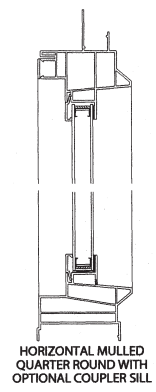

NC2440 Double Hung Quarter Round Windows Wood Sizing

SINGLE & PICTURE WINDOWS

	22 1/4"	26 1/4"	30 1/4"	34 1/4"	38 1/4"	42 1/4"	46 1/4"
R.O.	22 1/4"	26 1/4"	30 1/4"	34 1/4"	38 1/4"	42 1/4"	46 1/4"
U.S.	21 3/4"	25 3/4"	29 3/4"	33 3/4"	37 3/4"	41 3/4"	45 3/4"
J-CHANNEL	23 1/8"	27 1/8"	31 1/8"	35 1/8"	39 1/8"	43 1/8"	47 1/8"

22 1/4" 21 3/4" 23 1/8"	26 1/4" 25 3/4" 27 1/8"	30 1/4" 29 3/4" 31 1/8"	34 1/4" 33 3/4" 35 1/8"	38 1/4" 37 3/4" 39 1/8"	42 1/4" 41 3/4" 43 1/8"	46 1/4" 45 3/4" 47 1/8"
24JQR18 24JDH/PW 18	24JQR20 24JDH/PW 20	24JQR24 24JDH/PW 24	24JQR28 24JDH/PW 28	24JQR30 24JDH/PW 30	24JQR34 24JDH/PW 34	24JQR38 24JDH/PW 38
QR 1 QR 2 QR 4 QR 5 QR 6	QR 1 QR 2 QR 8 QR 9 QR 10	QR 1 QR 2 QR 8 QR 9 QR 10	QR 1 QR 2 QR 8 QR 9 QR 10	QR 1 QR 2 QR 14 QR 16	QR 1 QR 2 QR 14 QR 16	QR 1 QR 2 QR 14 QR 16

PICTURE WINDOWS

	50 1/4"	54 1/4"
R.O.	50 1/4"	54 1/4"
U.S.	49 3/4"	53 3/4"
J-CHANNEL	51 1/8"	55 1/8"

50 1/4" 49 3/4" 51 1/8"	54 1/4" 53 3/4" 55 1/8"
24JQR40 24JPW 40	24JQR44 24JPW 44
QR 1 QR 2 QR 14 QR 16	QR 1 QR 2 QR 14 QR 16

- QR1
- QR2
- QR4
- QR5
- QR6
- QR8
- QR9
- QR10
- QR14
- QR16

TWIN WINDOWS

	44 1/8"
R.O.	44 1/8"
U.S.	43 5/8"
J-CHANNEL	45"

44 1/8" 43 5/8" 45"
24JQR18-2 24JDH 18-2
QR 1 QR 2 QR 14 QR 16

NOTE: The Architecturally correct quarter round grill patterns for each window width are listed below each window. The customer **MUST SPECIFY** the quarter round grill pattern they need when the order is placed.