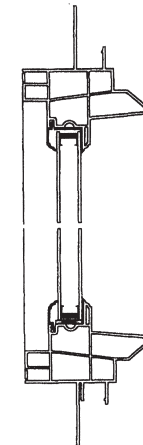

NC2890 Double Hung Elliptical Windows

TWIN WINDOWS

R.O.	52 3/16"	60 3/16"	68 3/16"	76 3/16"
U.S.	51 11/16"	59 11/16"	67 11/16"	75 11/16"
17 1/4"		18 1/4"	19 1/4"	20 1/4"
16 3/4"		17 3/4"	18 3/4"	19 3/4"
	28ELP20-2 28JDH 20-2 CT 2	28ELP24-2 28JDH 24-2 CT 2	28ELP28-2 28JDH 28-2 CT 2	28ELP30-2 28JDH 30-2 CT 2

PICTURE WINDOWS

R.O.	50 1/4"	54 1/4"	56 1/4"	62 1/4"
U.S.	49 3/4"	53 3/4"	55 3/4"	61 3/4"
17 1/4"		18 1/4"	18 1/4"	19 1/4"
16 3/4"		17 3/4"	17 3/4"	18 3/4"
	28ELP40 28JPW 40 CT 2	28ELP44 28JPW 44 CT 2	28ELP46 28JPW 46 CT 2	28ELP50 28JPW 50 CT 2

R.O.	63 1/4"	67 1/4"	70 1/4"
U.S.	62 3/4"	66 3/4"	69 3/4"
18 3/4"		18 3/4"	20 1/4"
18 1/4"		18 1/4"	19 3/4"
	28ELP51 28JPW 51 CT 2	28ELP55 28JPW 55 CT 2	28ELP58 28JPW 58 CT 2

28ELP28-2
MULLED TO A
28JDH 28-2

28ELP51
OVER A
30 DOOR W/ 1-0 SL

28ELP58
OVER A
60 DOUBLE DOOR

HORIZONTAL
MULLED
ELLIPTICAL'S
WITH THE
COUPLER SILL

STAND ALONE
ELLIPTICAL
WINDOWS