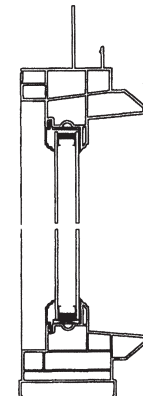

NC2890 Double Hung Elliptical Windows

TWIN WINDOWS

R.O.	52 3/16"	60 3/16"	68 3/16"	76 3/16"
U.S.	51 11/16"	59 11/16"	67 11/16"	75 11/16"
17 1/4"		18 1/4"	19 1/4"	20 1/4"
16 3/4"		17 3/4"	18 3/4"	19 3/4"
	28ELP20-2 28JDH 20-2 CT 2	28ELP24-2 28JDH 24-2 CT 2	28ELP28-2 28JDH 28-2 CT 2	28ELP30-2 28JDH 30-2 CT 2

PICTURE WINDOWS

R.O.	50 1/4"	54 1/4"	56 1/4"	62 1/4"
U.S.	49 3/4"	53 3/4"	55 3/4"	61 3/4"
17 1/4"		18 1/4"	18 1/4"	19 1/4"
16 3/4"		17 3/4"	17 3/4"	18 3/4"
	28ELP40 28JPW 40 CT 2	28ELP44 28JPW 44 CT 2	28ELP46 28JPW 46 CT 2	28ELP50 28JPW 50 CT 2

R.O.	63 1/4"	67 1/4"	70 1/4"
U.S.	62 3/4"	66 3/4"	69 3/4"
18 3/4"		18 3/4"	20 1/4"
18 1/4"		18 1/4"	19 3/4"
	28ELP51 28JPW 51 CT 2	28ELP55 28JPW 55 CT 2	28ELP58 28JPW 58 CT 2

28ELP28-2
MULLED TO A
28JDH 28-2

28ELP51
OVER A
30 DOOR W/ 1-0 SL

28ELP58
OVER A
60 DOUBLE DOOR

HORIZONTAL
MULLED
ELLIPTICAL'S
WITH THE
COUPLER SILL

STAND ALONE
ELLIPTICAL
WINDOWS