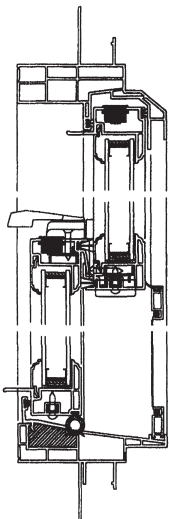

NC2800 Double Hung Equal Lite Windows

R.O. U.S. J-CHANNEL	22 1/4" 21 3/4 23 1/8	26 1/4" 25 3/4 27 1/8	30 1/4" 29 3/4 31 1/8	34 1/4" 33 3/4 35 1/8	38 1/4" 37 3/4 39 1/8	42 1/4" 41 3/4 43 1/8	46 1/4" 45 3/4 47 1/8
37 1/4" 36 3/4 38 1/8							
41 1/4" 40 3/4 42 1/8							
49 1/4" 48 3/4 50 1/8							
53 1/4" 52 3/4 54 1/8							
57 1/4" 56 3/4 58 1/8							
65 1/4" 64 3/4 66 1/8							
69 1/4" 68 3/4 70 1/8							
77 1/4" 76 3/4 78 1/8							

NOTES :
 mes = Meets Egress standards
 56 (68 3/4") heights are available in Cottage and Oriel lite options
 Cottage and Oriel lite option windows DO NOT MEET EGRESS STANDARDS