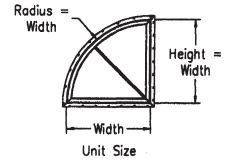

SINGLE & PICTURE WINDOWS

R.O.	22 1/4"	26 1/4"	30 1/4"	34 1/4"	38 1/4"	42 1/4"	46 1/4"
U.S.	21 3/4"	25 3/4"	29 3/4"	33 3/4"	37 3/4"	41 3/4"	45 3/4"
J-CHANNEL	23 1/8"	27 1/8"	31 1/8"	35 1/8"	39 1/8"	43 1/8"	47 1/8"

Model	Grill Pattern
28JOR18	QR 1
28JDH/PW 18	QR 2
	QR 4
	QR 5
	QR 6
	QR 7
28JOR20	QR 2
28JDH/PW 20	QR 8
	QR 9
	QR 10
	QR 11
	QR 17
	QR 18
28JOR24	QR 1
28JDH/PW 24	QR 2
	QR 8
	QR 9
	QR 10
	QR 11
	QR 17
	QR 18
28JOR28	QR 1
28JDH/PW 28	QR 2
	QR 8
	QR 9
	QR 10
	QR 11
	QR 17
	QR 18
28JOR30	QR 1
28JDH/PW 30	QR 2
	QR 3
	QR 12
	QR 13
	QR 14
	QR 16
28JOR34	QR 1
28JDH/PW 34	QR 2
	QR 3
	QR 12
	QR 13
	QR 14
	QR 16
28JOR38	QR 1
28JDH/PW 38	QR 2
	QR 3
	QR 12
	QR 13
	QR 14
	QR 16

PICTURE WINDOWS

R.O.	50 1/4"	54 1/4"	56 1/4"	62 1/4"
U.S.	49 3/4"	53 3/4"	55 3/4"	61 3/4"
J-CHANNEL	51 1/8"	55 1/8"	57 1/8"	63 1/8"

Model	Grill Pattern
28JOR40	QR 1
28JPW 40	QR 2
	QR 3
	QR 12
	QR 13
	QR 14
	QR 16
28JOR44	QR 1
28JPW 44	QR 2
	QR 3
	QR 12
	QR 13
	QR 14
	QR 16
28JOR46	QR 3
28JPW 46	QR 19
	QR 20
28JOR50	QR 3
28JPW 50	QR 19
	QR 20
28JOR51	QR 3
28JPW 51	QR 19
	QR 20
28JOR55	QR 3
28JPW 55	QR 21
	QR 22
28JOR58	QR 3
28JPW 58	QR 21
	QR 22

- QR1
- QR2
- QR3
- QR4
- QR5
- QR6
- QR7
- QR8
- QR9
- QR10
- QR11
- QR12
- QR13
- QR14
- QR16
- QR17
- QR18
- QR19
- QR20
- QR21
- QR22

TWIN WINDOWS

R.O.	44 1/8"	52 1/8"	60 1/8"	68 1/8"
U.S.	43 5/8"	51 5/8"	59 5/8"	67 5/8"
J-CHANNEL	45"	53"	61"	69"

Model	Grill Pattern
28JOR18-2	QR 1
28JDH 18-2	QR 2
	QR 3
	QR 12
	QR 13
	QR 14
	QR 16
28JOR20-2	QR 3
28JDH 20-2	QR 21
	QR 22
28JOR24-2	QR 3
28JDH 24-2	QR 21
	QR 22
28JOR28-2	QR 3
28JDH 28-2	QR 21
	QR 22