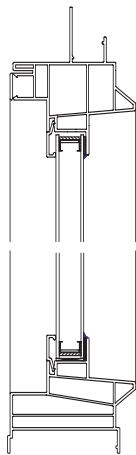

HORIZONTAL
MULLED
ELLIPTICALS
WITH THE
COUPLER SILL