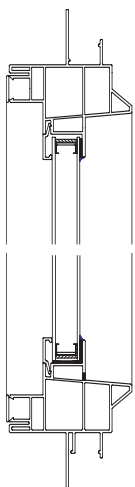

NC1790J Single Hung Elliptical Windows

TWIN WINDOWS

R.O.	52 3/16"	60 3/16"	68 3/16"	76 3/16"
U.S.	51 11/16	59 11/16	67 11/16	75 11/16
J-CHANNEL	53 1/16	61 1/16	69 1/16	77 1/16
	17 1/4" 16 3/4" 18 1/8"	18 1/4" 17 3/4" 19 1/8"	19 1/4" 18 3/4" 20 1/8"	20 1/4" 19 3/4" 21 1/8"
	17JELP20-2 17JITW 20	17JELP24-2 17JITW 24	17JELP28-2 17JITW 28	17JELP30-2 17JITW 30

PICTURE WINDOWS

R.O.	50 1/4"	54 1/4"	62 1/4"	66 1/4"
U.S.	49 3/4	53 3/4	61 3/4	65 3/4
J-CHANNEL	51 1/8	55 1/8	63 1/8	67 1/8
	17 1/4" 16 3/4" 18 1/8"	18 1/4" 17 3/4" 19 1/8"	19 1/4" 18 3/4" 20 1/8"	19 1/4" 18 3/4" 20 1/8"
	17JELP40 17JPW 40	17JELP44 17JPW 44	17JELP50 17JPW 50	17JELP54 17JPW 54

R.O.	67 1/4"	70 1/4"	74 1/4"
U.S.	66 3/4	69 3/4	73 3/4
J-CHANNEL	68 1/8	71 1/8	75 1/8
	19 1/4" 18 3/4" 20 1/8"	20 1/4" 19 3/4" 21 1/8"	20 1/4" 19 3/4" 21 1/8"
	17JELP55 17JPW 55	17JELP58 17JPW 58	17JELP60 17JPW 60

17JELP28-2 17JITW 28

17JELP51 OVER A 30 DOOR W/ 1-0 SL

17JELP58 OVER A 60 DOUBLE DOOR

HORIZONTAL
MULLED
ELLIPTICALS
WITH THE
COUPLER SILL

STAND ALONE
ELLIPTICALS