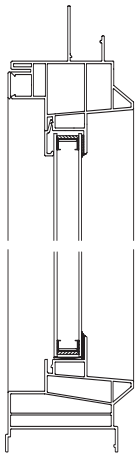

HORIZONTAL MULLED CIRCLE TOPS WITH THE COUPLER SILL

R.O.	66 1/4"	67 1/4"	70 1/4"	74 1/4"
U.S.	65 3/4	66 3/4	69 3/4	73 3/4
J-CHANNEL	67 1/8	68 1/8	70 1/8	75 1/8
U.S. RADIUS	32 7/8	33 3/8	34 7/8	36 7/8

33 3/8" 32 7/8" 34 1/4"	33 7/8" 33 3/8" 35 1/4"	35 3/8" 34 7/8" 36 1/4"	37 3/8" 36 7/8" 38 1/4"
17JC T54 17JPW 54	17JC T55 17JPW 55	17JC T58 17JPW 58	17JC T60 17JPW 60

TWIN WINDOWS

R.O.	44 1/8"	52 1/8"	60 1/8"	68 1/8"	76 1/8"
U.S.	43 5/8	51 5/8	59 5/8	67 5/8	75 5/8
J-CHANNEL	45	53	61	69	77
U.S. RADIUS	21 13/16	25 13/16	29 13/16	33 13/16	37 13/16

22 3/16" 21 13/16" 23 3/16"	26 3/16" 25 13/16" 27 3/16"	30 3/16" 29 13/16" 31 3/16"	34 3/16" 33 13/16" 35 3/16"	38 3/16" 37 13/16" 39 3/16"
17JC T18-2 17JITW 18	17JC T20-2 17JITW 20	17JC T24-2 17JITW 24	17JC T28-2 17JITW 28	17JC T30-2 17JITW 30

STAND ALONE CIRCLE TOPS