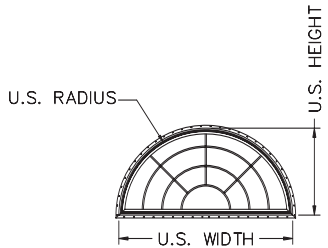

NC1750J Single Hung Half Round Windows

SINGLE OR PICTURE WINDOWS

CT 6

CT 9

CT 16

R.O.	26 1/4"	30 1/4"	34 1/4"	38 1/4"	42 1/4"	46 1/4"
U.S.	25 3/4	29 3/4	33 3/4	37 3/4	41 3/4	45 3/4
J-CHANNEL	27 1/8	31 1/8	35 1/8	39 1/8	43 1/8	47 1/8
U.S. RADIUS	12 7/8	14 7/8	16 7/8	18 7/8	20 7/8	22 7/8

13 3/8" 12 7/8" 14 1/4"	15 3/8" 14 7/8" 16 1/4"	17 3/8" 16 7/8" 18 1/4"	19 3/8" 18 7/8" 20 1/4"	21 3/8" 20 7/8" 22 1/4"	23 3/8" 22 7/8" 24 1/4"
17JC T20 17JSH/PW 20	17JC T24 17JSH/PW 24	17JC T28 17JSH/PW 28	17JC T30 17JSH/PW 30	17JC T34 17JSH/PW 34	17JC T38 17JSH/PW 38

U.S. RADIUS = U.S. HEIGHT

J-CHANNEL RADIUS = U.S. RADIUS + 11/16"

PICTURE WINDOWS

R.O.	50 1/4"	54 1/4"	62 1/4"	63 1/4"
U.S.	49 3/4	53 3/4	61 3/4	62 3/4
J-CHANNEL	51 1/8	55 1/8	63 1/8	64 1/8
U.S. RADIUS	24 7/8	26 7/8	30 7/8	31 3/8