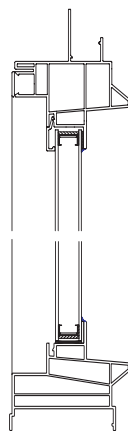

NC1740J Single Hung Quarter Round Windows

SINGLE OR PICTURE WINDOWS

R.O.	22 1/4"	26 1/4"	30 1/4"	34 1/4"	38 1/4"	42 1/4"	46 1/4"
U.S.	21 3/4"	25 3/4"	29 3/4"	33 3/4"	37 3/4"	41 3/4"	45 3/4"
J-CHANNEL	23 1/8"	27 1/8"	31 1/8"	35 1/8"	39 1/8"	43 1/8"	47 1/8"

OVER PICTURE WINDOWS

R.O.	50 1/4"	54 1/4"	62 1/4"	63 1/4"
U.S.	49 3/4"	53 3/4"	61 3/4"	62 3/4"
J-CHANNEL	51 1/8"	55 1/8"	63 1/8"	64 1/8"

STAND ALONE
QUARTER

HORIZONTAL
MULLED
QUARTER
ROUNDS
WITH THE
COUPLER

U.S. RADIUS = U.S. WIDTH
J-CHANNEL RADIUS = U.S. RADIUS + 9/16"