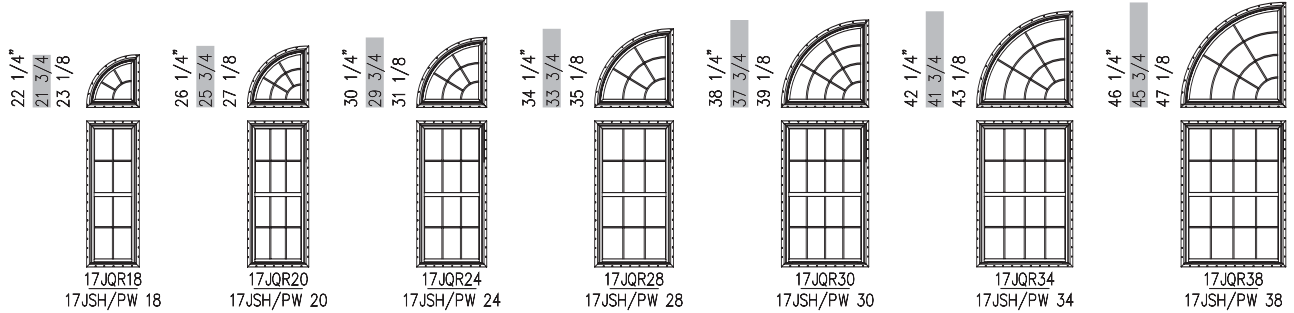

NC1740J Single Hung Quarter Round Windows

SINGLE OR PICTURE WINDOWS

R.O.	22 1/4"	26 1/4"	30 1/4"	34 1/4"	38 1/4"	42 1/4"	46 1/4"
U.S.	21 3/4"	25 3/4"	29 3/4"	33 3/4"	37 3/4"	41 3/4"	45 3/4"
J-CHANNEL	23 1/8"	27 1/8"	31 1/8"	35 1/8"	39 1/8"	43 1/8"	47 1/8"

OVER PICTURE WINDOWS

R.O.	50 1/4"	54 1/4"	62 1/4"	63 1/4"
U.S.	49 3/4"	53 3/4"	61 3/4"	62 3/4"
J-CHANNEL	51 1/8"	55 1/8"	63 1/8"	64 1/8"

STAND ALONE
QUARTER

HORIZONTAL
MULLED
QUARTER
ROUNDS
WITH THE
COUPLER