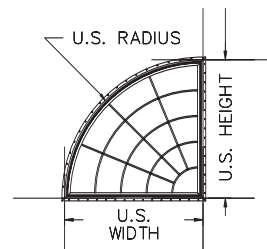

NC1740J Single Hung Quarter Round Windows

SINGLE OR PICTURE WINDOWS

R.O.	22 1/4"	26 1/4"	30 1/4"	34 1/4"	38 1/4"	42 1/4"	46 1/4"
U.S.	21 3/4"	25 3/4"	29 3/4"	33 3/4"	37 3/4"	41 3/4"	45 3/4"
J-CHANNEL	23 1/8"	27 1/8"	31 1/8"	35 1/8"	39 1/8"	43 1/8"	47 1/8"

OVER PICTURE WINDOWS

R.O.	50 1/4"	54 1/4"	62 1/4"	63 1/4"
U.S.	49 3/4"	53 3/4"	61 3/4"	62 3/4"
J-CHANNEL	51 1/8"	55 1/8"	63 1/8"	64 1/8"

STAND ALONE
QUARTER

HORIZONTAL
MULLED
QUARTER
ROUNDS
WITH THE
COUPLER

U.S. RADIUS = U.S. WIDTH
J-CHANNEL RADIUS = U.S. RADIUS + 9/16"