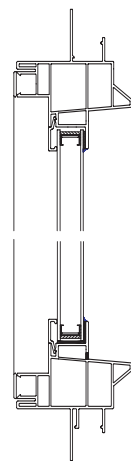

NC1740J Single Hung Quarter Round Windows

SINGLE OR PICTURE WINDOWS

R.O.	22 1/4"	26 1/4"	30 1/4"	34 1/4"	38 1/4"	42 1/4"	46 1/4"
U.S.	21 3/4"	25 3/4"	29 3/4"	33 3/4"	37 3/4"	41 3/4"	45 3/4"
J-CHANNEL	23 1/8"	27 1/8"	31 1/8"	35 1/8"	39 1/8"	43 1/8"	47 1/8"

OVER PICTURE WINDOWS

R.O.	50 1/4"	54 1/4"	62 1/4"	63 1/4"
U.S.	49 3/4"	53 3/4"	61 3/4"	62 3/4"
J-CHANNEL	51 1/8"	55 1/8"	63 1/8"	64 1/8"

STAND ALONE
QUARTER

HORIZONTAL
MULLED
QUARTER
ROUNDS
WITH THE
COUPLER

U.S. RADIUS = U.S. WIDTH
J-CHANNEL RADIUS = U.S. RADIUS + 9/16"