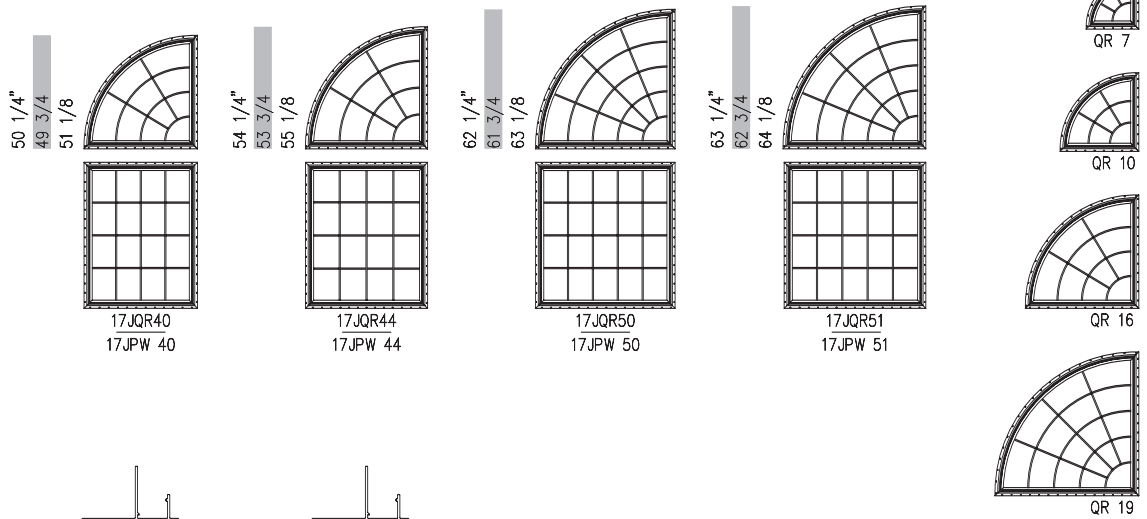

NC1740J Single Hung Quarter Round Windows

SINGLE OR PICTURE WINDOWS

R.O.	22 1/4"	26 1/4"	30 1/4"	34 1/4"	38 1/4"	42 1/4"	46 1/4"
U.S.	21 3/4"	25 3/4"	29 3/4"	33 3/4"	37 3/4"	41 3/4"	45 3/4"
J-CHANNEL	23 1/8"	27 1/8"	31 1/8"	35 1/8"	39 1/8"	43 1/8"	47 1/8"

OVER PICTURE WINDOWS

R.O.	50 1/4"	54 1/4"	62 1/4"	63 1/4"
U.S.	49 3/4"	53 3/4"	61 3/4"	62 3/4"
J-CHANNEL	51 1/8"	55 1/8"	63 1/8"	64 1/8"

STAND ALONE
QUARTER

HORIZONTAL
MULLED
QUARTER
ROUNDS
WITH THE
COUPLER

U.S. RADIUS = U.S. WIDTH
J-CHANNEL RADIUS = U.S. RADIUS + 9/16"