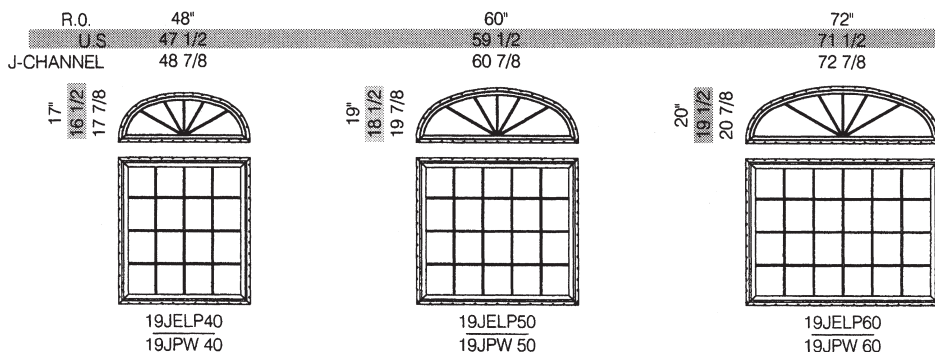

NC1990 Single Hung Elliptical Windows

TWIN WINDOWS

PICTURE WINDOWS

STAND ALONE
ELLIPTICALS

HORIZONTAL MULLED
ELLIPTICALS
WITH THE
COUPLER SILL

19JELP50
OVER A
30 DOOR W/ 10 SL
OR A
5068 PATIO DOOR

19JELP60
OVER A
60 DOUBLE DOOR
OR A
6068 PATIO DOOR