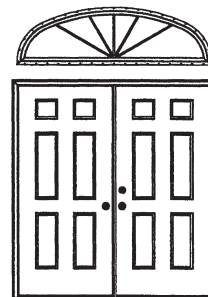

NC1990 Single Hung Elliptical Windows

TWIN WINDOWS

PICTURE WINDOWS

STAND ALONE
ELLIPTICALS

HORIZONTAL MULLED
ELLIPTICALS
WITH THE
COUPLER SILL

19JELP50
OVER A
30 DOOR W/ 10 SL
OR A
5068 PATIO DOOR

19JELP60
OVER A
60 DOUBLE DOOR
OR A
6068 PATIO DOOR