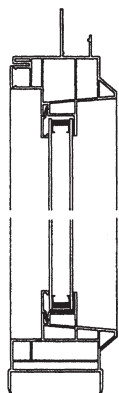

NC1990 Single Hung Elliptical Windows

TWIN WINDOWS

PICTURE WINDOWS

STAND ALONE
ELLIPTICALS

HORIZONTAL MULLED
ELLIPTICALS
WITH THE
COUPLER SILL

19JELP50
OVER A
30 DOOR W/ 10 SL
OR A
5068 PATIO DOOR

19JELP60
OVER A
60 DOUBLE DOOR
OR A
6068 PATIO DOOR