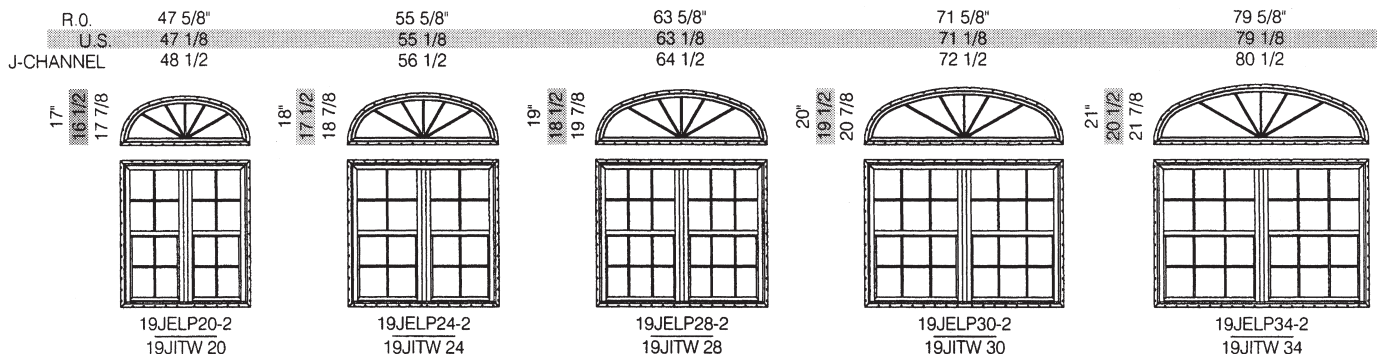

NC1990 Single Hung Elliptical Windows

TWIN WINDOWS

PICTURE WINDOWS

STAND ALONE
ELLIPTICALS

HORIZONTAL MULLED
ELLIPTICALS
WITH THE
COUPLER SILL

19JELP50
OVER A
30 DOOR W/ 10 SL
OR A
5068 PATIO DOOR

19JELP60
OVER A
60 DOUBLE DOOR
OR A
6068 PATIO DOOR