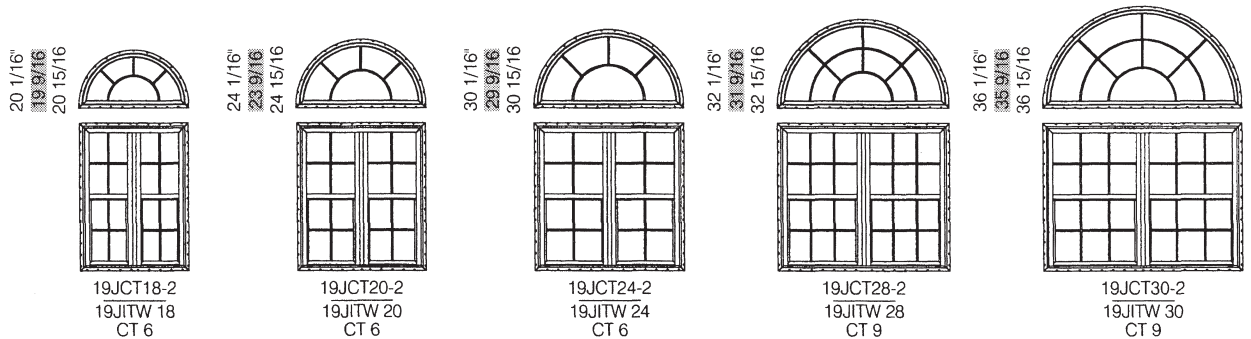

NC1950J Single Hung Half Round Windows

SINGLE & PICTURE WINDOWS

R.O.	28"	32"	36"	40"
U.S.	27 1/2	31 1/2	35 1/2	39 1/2
J-CHANNEL	28 7/8	32 7/8	36 7/8	40 7/8

R.O.	44"	48"	60"	72"
U.S.	43 1/2	47 1/2	59 1/2	71 1/2
J-CHANNEL	44 7/8	48 7/8	60 7/8	72 7/8

PICTURE WINDOWS

R.O.	39 5/8"	47 5/8"	55 5/8"	63 5/8"	71 5/8"
U.S.	39 1/8	47 1/8	55 1/8	63 1/8	71 1/8
J-CHANNEL	40 1/2	48 1/2	56 1/2	64 1/2	72 1/2

TWIN WINDOWS