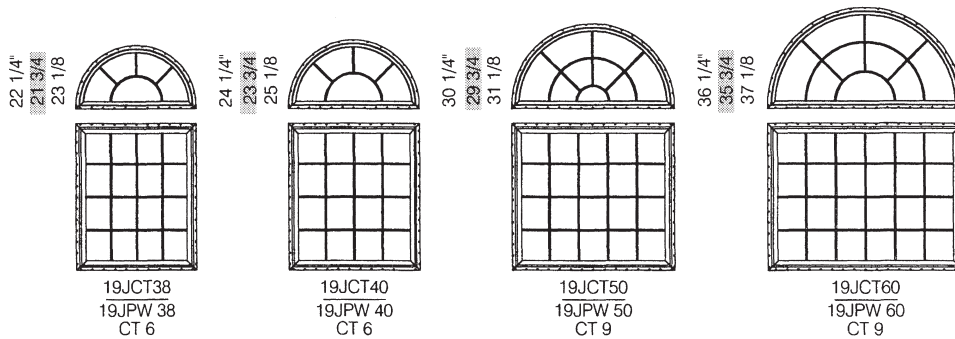

NC1950J Single Hung Half Round Windows

SINGLE & PICTURE WINDOWS

R.O.	28"	32"	36"	40"
U.S.	27 1/2	31 1/2	35 1/2	39 1/2
J-CHANNEL	28 7/8	32 7/8	36 7/8	40 7/8

R.O.	44"	48"	60"	72"
U.S.	43 1/2	47 1/2	59 1/2	71 1/2
J-CHANNEL	44 7/8	48 7/8	60 7/8	72 7/8

PICTURE WINDOWS

R.O.	39 5/8"	47 5/8"	55 5/8"	63 5/8"	71 5/8"
U.S.	39 1/8	47 1/8	55 1/8	63 1/8	71 1/8
J-CHANNEL	40 1/2	48 1/2	56 1/2	64 1/2	72 1/2

TWIN WINDOWS