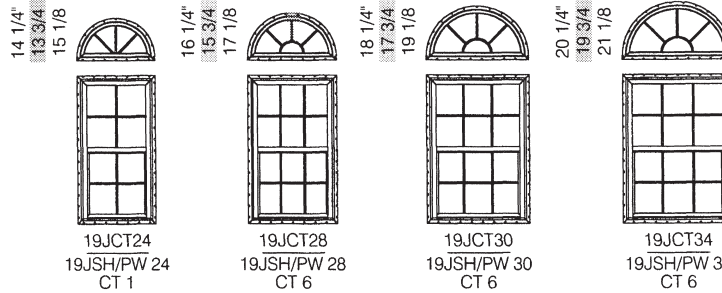

NC1950J Single Hung Half Round Windows

SINGLE & PICTURE WINDOWS

R.O.	28"	32"	36"	40"
U.S.	27 1/2	31 1/2	35 1/2	39 1/2
J-CHANNEL	28 7/8	32 7/8	36 7/8	40 7/8

R.O.	44"	48"	60"	72"
U.S.	43 1/2	47 1/2	59 1/2	71 1/2
J-CHANNEL	44 7/8	48 7/8	60 7/8	72 7/8

PICTURE WINDOWS

R.O.	39 5/8"	47 5/8"	55 5/8"	63 5/8"	71 5/8"
U.S.	39 1/8	47 1/8	55 1/8	63 1/8	71 1/8
J-CHANNEL	40 1/2	48 1/2	56 1/2	64 1/2	72 1/2

TWIN WINDOWS