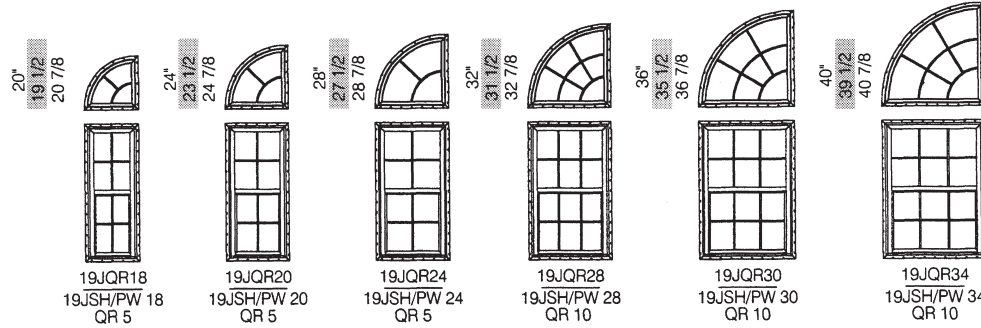

NC1900J Single Hung Quarter Round Windows

SINGLE & PICTURE WINDOWS

R.O.	20"	24"	28"	32"	36"	40"
U.S.	19 1/2	23 1/2	27 1/2	31 1/2	35 1/2	39 1/2
J-CHANNEL	20 7/8	24 7/8	28 7/8	32 7/8	36 7/8	40 7/8

R.O.	44"	48"	60"	72"
U.S.	43 1/2	47 1/2	PICTURE 59 1/2	71 1/2
J-CHANNEL	44 7/8	48 7/8	PICTURE 60 7/8	72 7/8

R.O.	39 5/8"	47 5/8"	55 5/8"	63 5/8"	71 5/8"
U.S.	39 1/8	47 1/8	55 1/8	63 1/8	71 1/8
J-CHANNEL	40 1/2	48 1/2	56 1/2	64 1/2	72 1/2

TWIN WINDOWS

HORIZONTAL
MULLED
QUARTER ROUNDS
WITH THE
COUPLER SILL

STAND ALONE
QUARTER ROUNDS