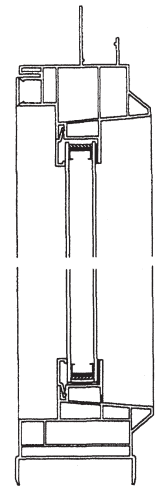

NC1900J Single Hung Quarter Round Windows

SINGLE & PICTURE WINDOWS

R.O.	20"	24"	28"	32"	36"	40"
U.S.	19 1/2	23 1/2	27 1/2	31 1/2	35 1/2	39 1/2
J-CHANNEL	20 7/8	24 7/8	28 7/8	32 7/8	36 7/8	40 7/8

R.O.	44"	48"	60"	72"
U.S.	43 1/2	47 1/2	PICTURE 59 1/2	71 1/2
J-CHANNEL	44 7/8	48 7/8	PICTURE 60 7/8	72 7/8

R.O.	39 5/8"	47 5/8"	55 5/8"	63 5/8"	71 5/8"
U.S.	39 1/8	47 1/8	55 1/8	63 1/8	71 1/8
J-CHANNEL	40 1/2	48 1/2	56 1/2	64 1/2	72 1/2

TWIN WINDOWS

HORIZONTAL
MULLED
QUARTER ROUNDS
WITH THE
COUPLER SILL

STAND ALONE
QUARTER ROUNDS