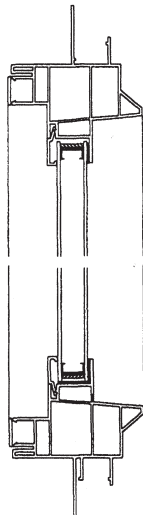

NC1900J Single Hung Quarter Round Windows

SINGLE & PICTURE WINDOWS

R.O.	20"	24"	28"	32"	36"	40"
U.S.	19 1/2	23 1/2	27 1/2	31 1/2	35 1/2	39 1/2
J-CHANNEL	20 7/8	24 7/8	28 7/8	32 7/8	36 7/8	40 7/8

R.O.	44"	48"	60"	72"
U.S.	43 1/2	47 1/2	PICTURE 59 1/2	71 1/2
J-CHANNEL	44 7/8	48 7/8	PICTURE 60 7/8	72 7/8

R.O.	39 5/8"	47 5/8"	55 5/8"	63 5/8"	71 5/8"
U.S.	39 1/8	47 1/8	55 1/8	63 1/8	71 1/8
J-CHANNEL	40 1/2	48 1/2	56 1/2	64 1/2	72 1/2

TWIN WINDOWS

HORIZONTAL
MULLED
QUARTER ROUNDS
WITH THE
COUPLER SILL

STAND ALONE
QUARTER ROUNDS