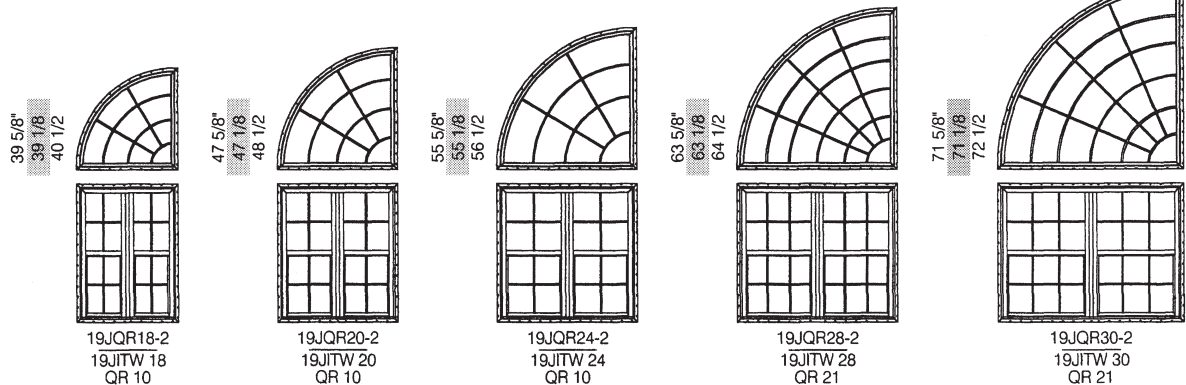

NC1900J Single Hung Quarter Round Windows

SINGLE & PICTURE WINDOWS

R.O.	20"	24"	28"	32"	36"	40"
U.S.	19 1/2	23 1/2	27 1/2	31 1/2	35 1/2	39 1/2
J-CHANNEL	20 7/8	24 7/8	28 7/8	32 7/8	36 7/8	40 7/8

R.O.	44"	48"	60"	72"
U.S.	43 1/2	47 1/2	PICTURE 59 1/2	71 1/2
J-CHANNEL	44 7/8	48 7/8	PICTURE 60 7/8	72 7/8

R.O.	39 5/8"	47 5/8"	55 5/8"	63 5/8"	71 5/8"
U.S.	39 1/8	47 1/8	55 1/8	63 1/8	71 1/8
J-CHANNEL	40 1/2	48 1/2	56 1/2	64 1/2	72 1/2

TWIN WINDOWS

HORIZONTAL
MULLED
QUARTER ROUNDS
WITH THE
COUPLER SILL

STAND ALONE
QUARTER ROUNDS