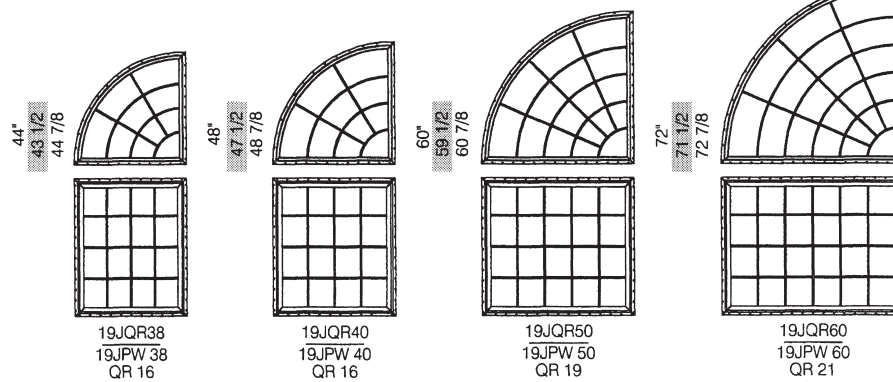

NC1900J Single Hung Quarter Round Windows

SINGLE & PICTURE WINDOWS

R.O.	20"	24"	28"	32"	36"	40"
U.S.	19 1/2	23 1/2	27 1/2	31 1/2	35 1/2	39 1/2
J-CHANNEL	20 7/8	24 7/8	28 7/8	32 7/8	36 7/8	40 7/8

R.O.	44"	48"	60"	72"
U.S.	43 1/2	47 1/2	PICTURE 59 1/2	71 1/2
J-CHANNEL	44 7/8	48 7/8	PICTURE 60 7/8	72 7/8

R.O.	39 5/8"	47 5/8"	55 5/8"	63 5/8"	71 5/8"
U.S.	39 1/8	47 1/8	55 1/8	63 1/8	71 1/8
J-CHANNEL	40 1/2	48 1/2	56 1/2	64 1/2	72 1/2

TWIN WINDOWS

HORIZONTAL
MULLED
QUARTER ROUNDS
WITH THE
COUPLER SILL

STAND ALONE
QUARTER ROUNDS