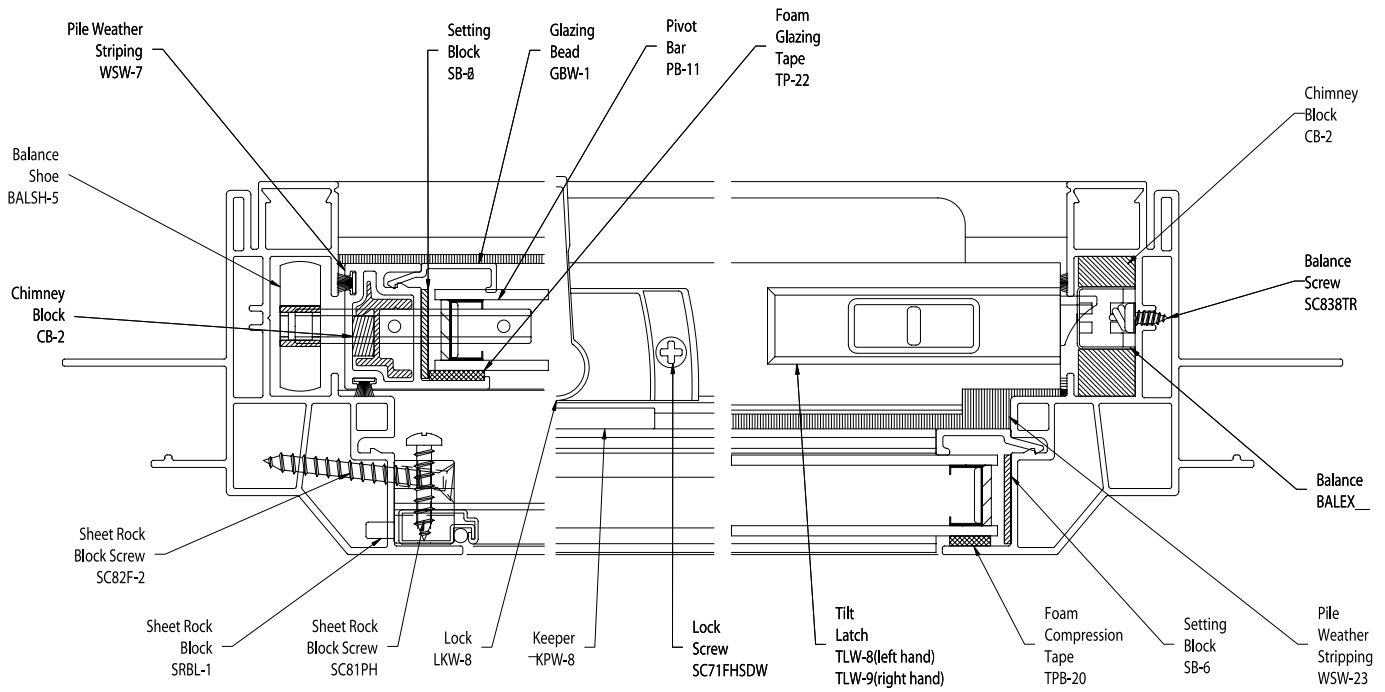

NC1700J Single Hung Vertical Cross Sections

NC1700J Single Hung Horizontal Cross Sections

3/4 x Scale