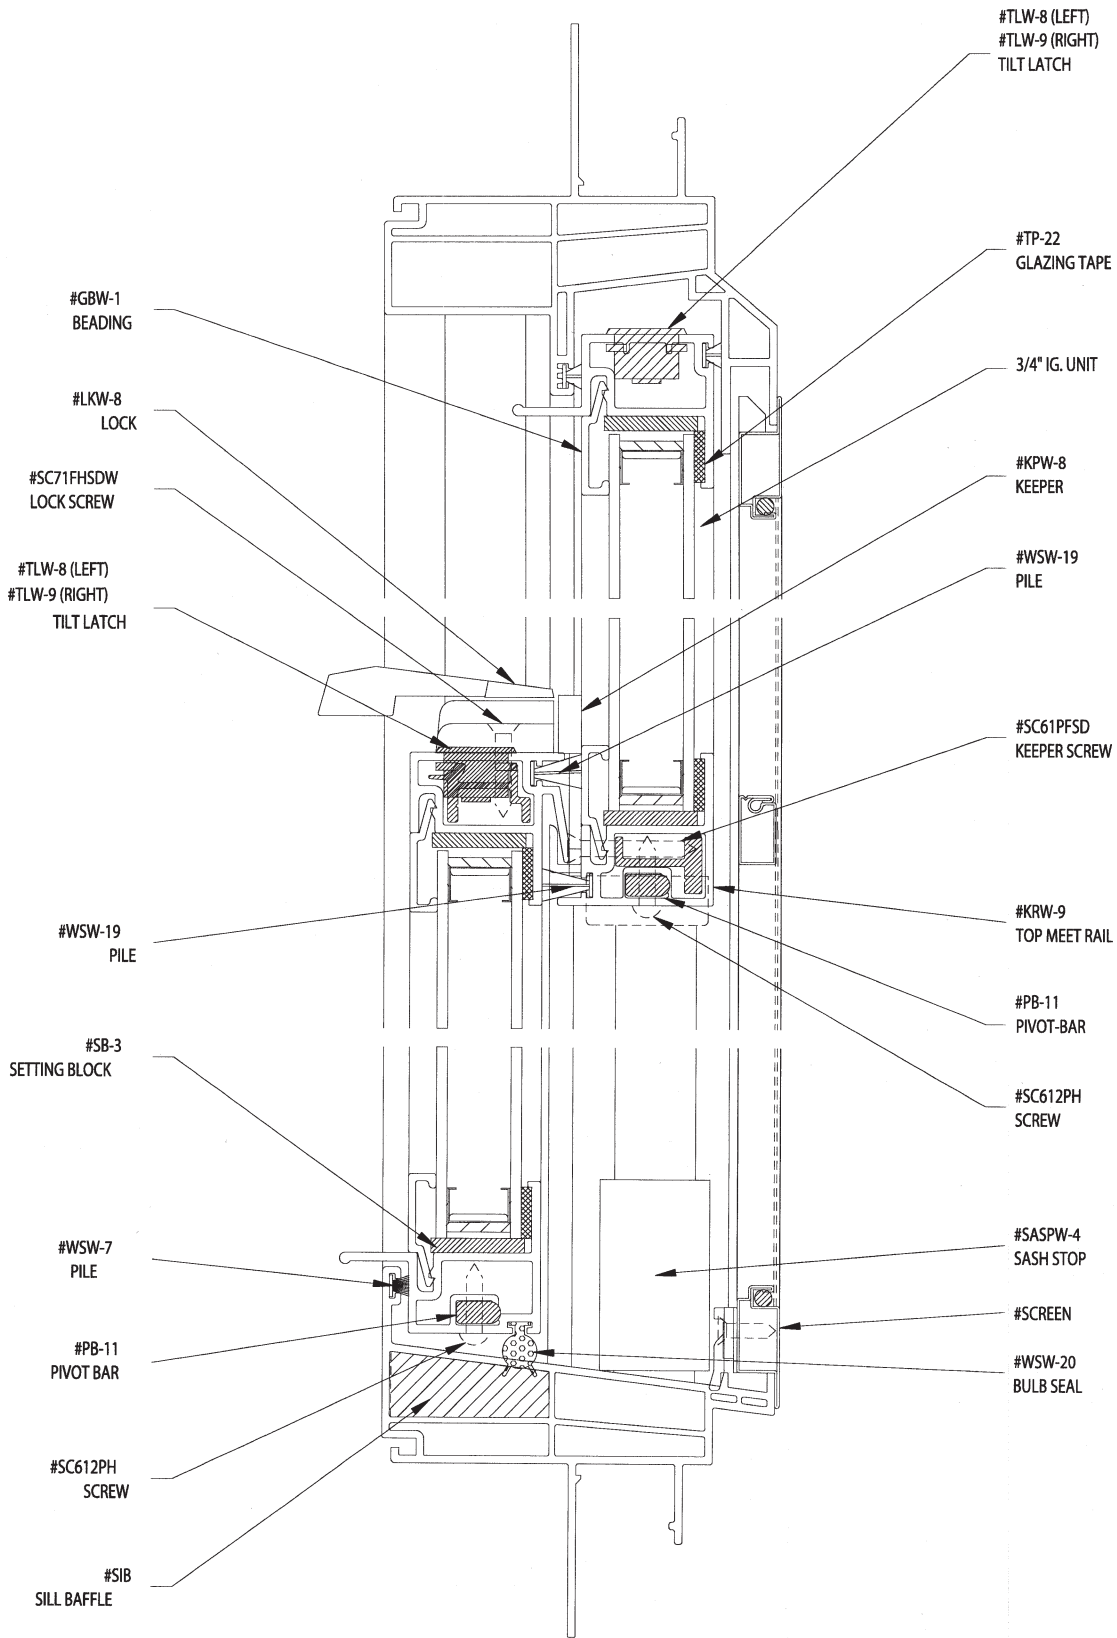

# NC2200J Double Hung Vertical Cross Section

**PATRIOT**  
VINYL WINDOWS

# NC2200J Double Hung Horizontal Cross Sections