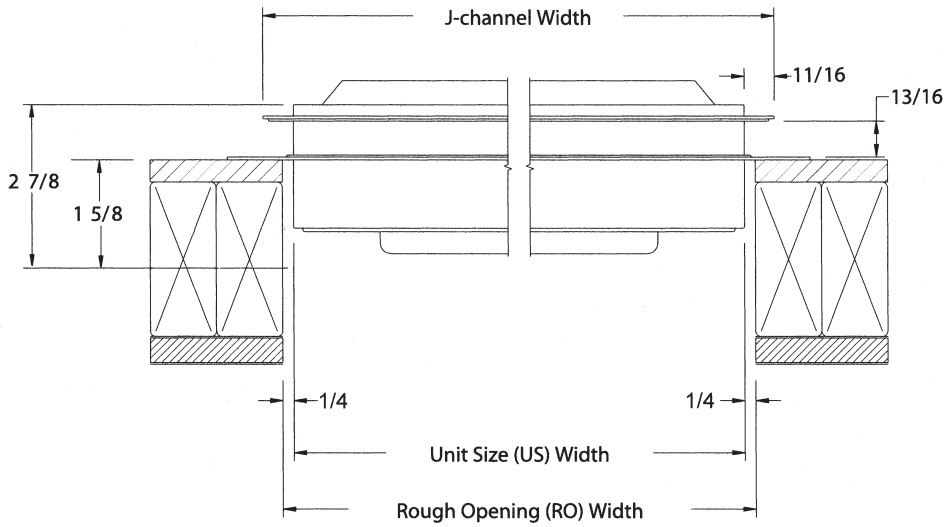

NC2400 Double Hung Horizontal Cross Section

#SBAR-31 STILE STIFFENER BAR FOR HEIGHTS GREATER THAN 64-3/4"

NC2400 Double Hung Vertical Cross Section