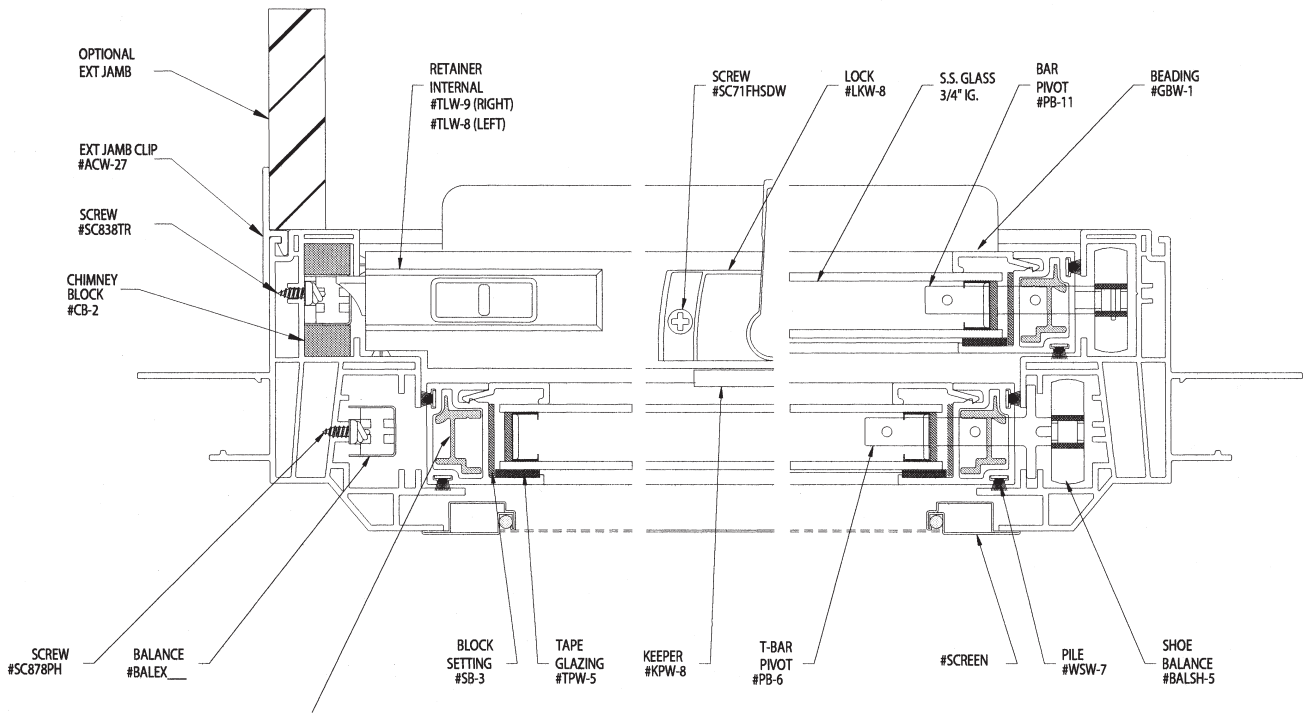

NC2400 Double Hung Horizontal Cross Section

#SBAR-31 STILE STIFFENER BAR FOR HEIGHTS GREATER THAN 64-3/4"

NC2400 Double Hung Vertical Cross Section